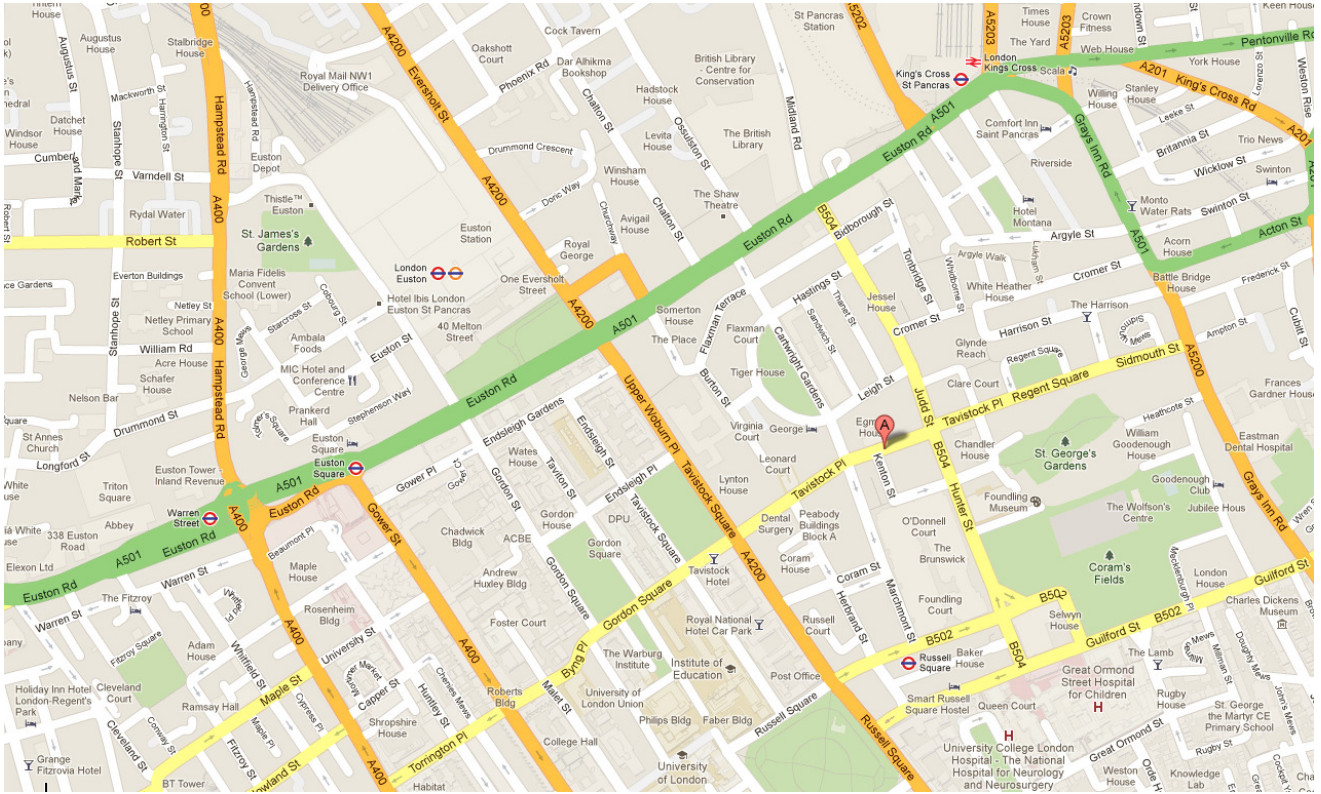

## 5-7 Tavistock Place, London WC1H 9SN

### Map showing location of venue:

### Travel Information:

Mary Ward House is less than 10 minutes' walk from King's Cross, St Pancras and Euston's mainline railway stations.

From London Marylebone is approx. 2 miles away and Paddington 3 miles (approx. 10 minutes in a taxi).

The closest underground station is Russell Square (Piccadilly Line) – the station is 110m (less than 5 minutes' walk) from Mary Ward House.